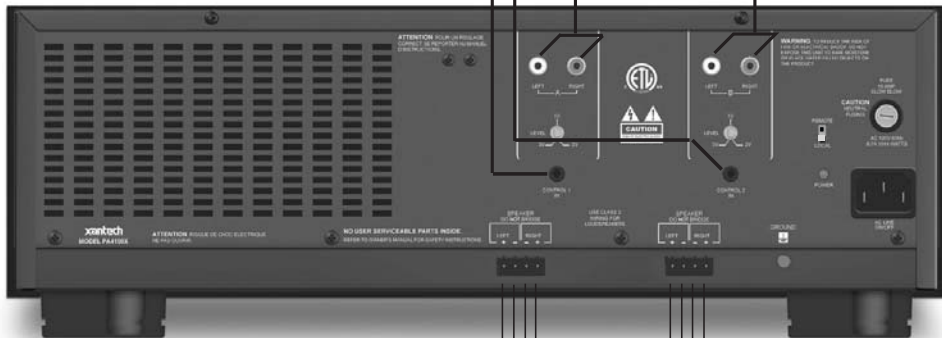

Use 3.5mm Stereo Mini Plug Cables

RCA Type Patch Cords

ZONE 7

ZONE 8

To Speakers in Rooms

**Figure 8: Interfacing the PA4100X with an MRC88 Zones 7 & 8**